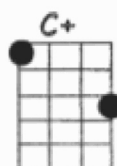

Intro: C //// -/

All My Loving

Lennon and McCartney

(tacit) Dm G7 C Am
Close your eyes and I'll kiss you to-morrow I'll miss you
F Dm Bb G7
Re-member I'll always be true
Dm G7 C Am
And then while I'm a-way I'll write home every day
F G7 C //// -/
And I'll send all my loving to you

(tacit) Dm G7 C Am
I'll pre-tend that I'm kissing the lips I am missing
F Dm Bb G7
And hope that my dreams will come true
Dm G7 C Am
And then while I'm a-way I'll write home every day
F G7 C //// -/
And I'll send all my loving to you....

(tacit) Am C+ C
All my lovin' I will send to yo~u
C Am C+ C
All my lovin' darling I'll be tr~ue

Pause (3) F7 (8) C (8) G7 (8) C (5)

(tacit) Dm G7 C Am
Close your eyes and I'll kiss you to-morrow I'll miss you
F Dm Bb G7
Re-member I'll always be true
Dm G7 C Am
And then while I'm a-way I'll write home every day
F G7 C //// -/
And I'll send all my loving to you

(tacit) Am C+ C
All my lovin' I will send to yo~u
C Am C+ C
All my lovin', darling I'll be tr~ue
C Am C+ C
All my lovin'... All my lovin' (last line: softer)
C Am C+ C //// -/
All my loving' .... I will send to yo~u