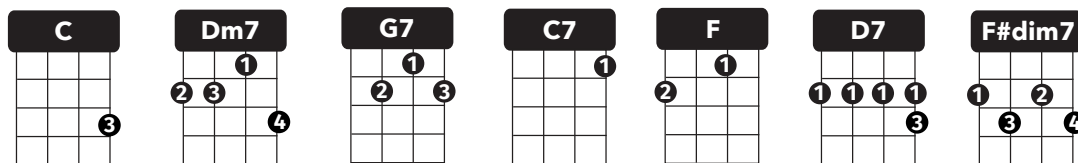

L-O-V-E

by Bert Kaempfert & Milt Gabler, 1964

(class arrangement - Winter 2019)

Ukulele arrangement by Cynthia Lin, <http://cynthialin.com/ukulele>

shuffle island strum: [D du - udu] per chord

optional pump strum, bouncing bass line

INTRO C C

VERSE

	C	C	Dm7	G7	G7	G7	C	C
A	-3-----2-	-2-0---0-	-3-----2-	-2-----	-2-----0-	-0-----	-2-----0-	-0-----
E	-----	-----4--	-----	-----	-----	-----3-2-3-	-----	-----
C	-----	-----	-----	-----	-----	-----	-----	-----
G	-----	-----	-----	-----	-----	-----	-----	-----
	L -	is	for the way you look	at me	O -	is	for the only one	I see