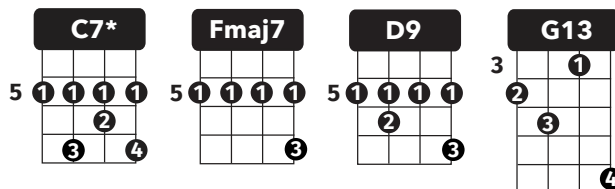

L-O-V-E

by Bert Kaempfert & Milt Gabler, 1964

(class arrangement - Winter 2019)

Ukulele arrangement by Cynthia Lin, <http://cynthialin.com/ukulele>

shuffle island strum: [D du - udu] per chord

optional pump strum, bouncing bass line

INTRO C C

VERSE

	C	C	Dm7	G7	G7	G7	C	C
A	-3-----2-	-2-0---0-	-3-----2-	-2-----	-2-----0-	-0-----	-2-----0-	-0-----
E	-----	-----4--	-----	-----	-----	-----3-2-3-	-----	-----
C	-----	-----	-----	-----	-----	-----	-----	-----
G	-----	-----	-----	-----	-----	-----	-----	-----
	L -	is	for the way you look	at me	O -	is	for the only one	I see