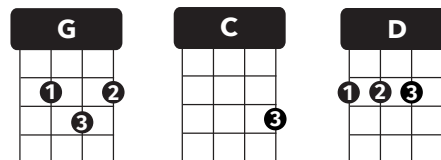

LEAVING ON A JET PLANE

by John Denver, 1966

Ukulele arrangement by Cynthia Lin, <http://cynthialin.com/ukulele>

beginner - island strum: D - d u - u d u

counts: 1 & 2 & 3 & 4 &

fingering variation: [1-2 -3-4 - 3-2-3] per chord

option: pick on verse and strum on chorus

VERSE **G** **C** **G** **C**

1. All my bags are packed, I'm ready to go, I'm standing here outside your door
2. But the dawn is breaking, it's early morn, The taxi's waitin', he's blowing his horn

G **C** **D** **D**

1. I hate to wake you up to say good-bye
2. Al-ready I'm so lonesome I could die

CHORUS **G** **C** **G** **C**

1. So kiss me and smile for me, Tell me that you'll wait for me
2. Cause I'm leaving on a jet plane, Don't know when I'll be back again

G **C** **D** **D**

5. Then close your eyes, I'll be on my way
6. A- bout the times I won't have to say

REPEAT CHORUS

OUTRO **G** **C** **G** **C**

Cause I'm leaving on a jet plane, Don't know when I'll be back again
 G **C** **D** **D** end G/
 Oh babe, I hate to go