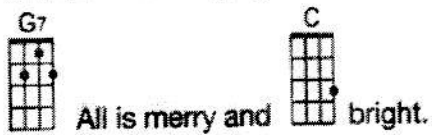

"Here Comes Santa Claus" by Gene Autry and O. Haldeman

1947

Chords in this song

Verse 1:

Verse 2:

[C] Here comes Santa Claus, here comes Santa Claus, [G7] Right down Santa Claus Lane.
He's got a bag that is filled with toys for [C] the boys and girls again. [C7]

[F] Hear those sleigh bells [Em] jingle jangle,

[G7] What a beautiful [C] sight.

[F] Jump in bed, cover [C] up your [A7] head,

'Cause [Dm] Santa Claus [G7] comes to [C] night!

{{repeat last 2 lines to end}}

/ This little slash signifies the end of one measure (4 beats).