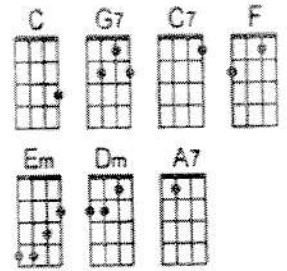

"Here Comes Santa Claus" by Gene Autry and O. Haldeman

1947

Chords in this song

Verse 1:

Verse 2:

[C] Here comes Santa Claus, here comes Santa Claus, [G7] Right down Santa Claus Lane.
He's got a bag that is filled with toys for [C] the boys and girls again. [C7]

[F] Hear those sleigh bells [Em] jingle jangle,

[G7] What a beautiful [C] sight.

[F] Jump in bed, cover [C] up your [A7] head,

'Cause [Dm] Santa Claus [G7] comes to [C] night!

{{repeat last 2 lines to end}}

/ This little slash signifies the end of one measure (4 beats).