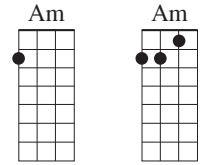

I Will

Paul McCartney, 1968

Soprano Baritone

C A^m D^m G⁷
Who knows how long I've loved you

C A^m E^m C⁷
You know I love you still

F G⁷ Am C
Will I wait a lonely lifetime

F G⁷ C Am Dm G⁷
If you want me to, I will.

C A^m D^m G⁷
For if I ever saw you

C A^m E^m C⁷
I didn't catch your name

F G⁷ Am C
But it never really mattered

F G⁷ C C⁷
I will always feel the same.

[bridge]

F E^m A^m
Love you forever and forever

D^m G⁷ C C⁷
Love you with all my heart

F E^m A^m
Love you whenever we're together

D⁷ G⁷
Love you when we're apart.

C A^m D^m G⁷
And when at last I find you

C A^m E^m C⁷
Your song will fill the air

F G⁷ Am C
Sing it loud so I can hear you

F G⁷ Am C
Make it easy to be near you

F G⁷ A^m C
For the things you do endear you to me

D^m G⁷ A^{b7} C

Oh, you know, I will. I will.

F Em Am Dm G⁷ C
La la la la la - la la la la - la la la la - la la la