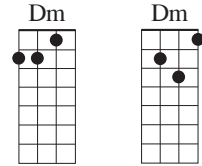

I Will

Paul McCartney, 1968

Soprano Baritone

C A^m D^m G⁷
Who knows how long I've loved you

C A^m E^m C⁷
You know I love you still

F G⁷ Am C
Will I wait a lonely lifetime

F G⁷ C Am Dm G⁷
If you want me to, I will.

C A^m D^m G⁷
For if I ever saw you

C A^m E^m C⁷
I didn't catch your name

F G⁷ Am C
But it never really mattered

F G⁷ C C⁷
I will always feel the same.

[bridge]

F E^m A^m
Love you forever and forever

D^m G⁷ C C⁷
Love you with all my heart

F E^m A^m
Love you whenever we're together

D⁷ G⁷
Love you when we're apart.

C A^m D^m G⁷
And when at last I find you

C A^m E^m C⁷
Your song will fill the air

F G⁷ Am C
Sing it loud so I can hear you

F G⁷ Am C
Make it easy to be near you

F G⁷ A^m C
For the things you do endear you to me

D^m G⁷ A^{b7} C

Oh, you know, I will. I will.

F Em Am Dm G⁷ C
La la la la la - la la la la - la la la la - la la la