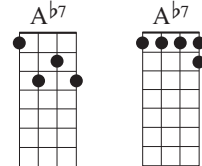

I Will

Paul McCartney, 1968

Soprano Baritone

C A^m D^m G⁷
Who knows how long I've loved you

C A^m E^m C⁷
You know I love you still

F G⁷ Am C
Will I wait a lonely lifetime

F G⁷ C Am Dm G⁷
If you want me to, I will.

C A^m D^m G⁷
For if I ever saw you

C A^m E^m C⁷
I didn't catch your name

F G⁷ Am C
But it never really mattered

F G⁷ C C⁷
I will always feel the same.

[bridge]

F E^m A^m
Love you forever and forever

D^m G⁷ C C⁷
Love you with all my heart

F E^m A^m
Love you whenever we're together

D⁷ G⁷
Love you when we're apart.

C A^m D^m G⁷
And when at last I find you

C A^m E^m C⁷
Your song will fill the air

F G⁷ Am C
Sing it loud so I can hear you

F G⁷ Am C
Make it easy to be near you