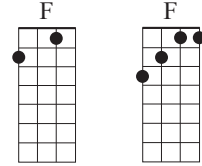

I Will

Paul McCartney, 1968

Soprano Baritone

C A^m D^m G⁷
Who knows how long I've loved you

C A^m E^m C⁷
You know I love you still

F G⁷ Am C
Will I wait a lonely lifetime

F G⁷ C Am Dm G⁷
If you want me to, I will.

C A^m D^m G⁷
For if I ever saw you

C A^m E^m C⁷
I didn't catch your name

F G⁷ Am C
But it never really mattered

F G⁷ C C⁷
I will always feel the same.

[bridge]

F E^m A^m
Love you forever and forever

D^m G⁷ C C⁷
Love you with all my heart

F E^m A^m
Love you whenever we're together

D⁷ G⁷
Love you when we're apart.

C A^m D^m G⁷
And when at last I find you

C A^m E^m C⁷
Your song will fill the air

F G⁷ Am C
Sing it loud so I can hear you

F G⁷ Am C
Make it easy to be near you