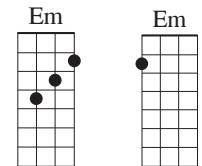

I Will

Paul McCartney, 1968

Soprano Baritone

C A^m D^m G⁷
Who knows how long I've loved you

C A^m E^m C⁷
You know I love you still

F G⁷ Am C
Will I wait a lonely lifetime

F G⁷ C Am Dm G⁷
If you want me to, I will.

C A^m D^m G⁷
For if I ever saw you

C A^m E^m C⁷
I didn't catch your name

F G⁷ Am C
But it never really mattered

F G⁷ C C⁷
I will always feel the same.

[bridge]

F E^m A^m
Love you forever and forever

D^m G⁷ C C⁷
Love you with all my heart

F E^m A^m
Love you whenever we're together

D⁷ G⁷
Love you when we're apart.

C A^m D^m G⁷
And when at last I find you

C A^m E^m C⁷
Your song will fill the air

F G⁷ Am C
Sing it loud so I can hear you

F G⁷ Am C
Make it easy to be near you

F G⁷ A^m C
For the things you do endear you to me

D^m G⁷ A^{b7} C

Oh, you know, I will. I will.

F Em Am Dm G⁷ C
La la la la la - la la la la - la la la la - la la la