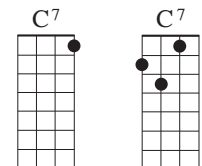

I Will

Paul McCartney, 1968

Soprano Baritone

C A^m D^m G⁷
Who knows how long I've loved you

C A^m E^m C⁷
You know I love you still

F G⁷ Am C
Will I wait a lonely lifetime

F G⁷ C Am Dm G⁷
If you want me to, I will.

C A^m D^m G⁷
For if I ever saw you

C A^m E^m C⁷
I didn't catch your name

F G⁷ Am C
But it never really mattered

F G⁷ C C⁷
I will always feel the same.

[bridge]

F E^m A^m
Love you forever and forever

D^m G⁷ C C⁷
Love you with all my heart

F E^m A^m
Love you whenever we're together

D⁷ G⁷
Love you when we're apart.

C A^m D^m G⁷
And when at last I find you

C A^m E^m C⁷
Your song will fill the air

F G⁷ Am C
Sing it loud so I can hear you

F G⁷ Am C
Make it easy to be near you