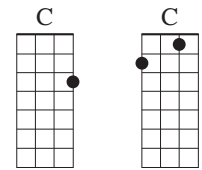

I Will

Paul McCartney, 1968

Soprano Baritone

C A^m D^m G⁷
Who knows how long I've loved you

C A^m E^m C⁷
You know I love you still

F G⁷ Am C
Will I wait a lonely lifetime

F G⁷ C Am Dm G⁷
If you want me to, I will.

C A^m D^m G⁷
For if I ever saw you

C A^m E^m C⁷
I didn't catch your name

F G⁷ Am C
But it never really mattered

F G⁷ C C⁷
I will always feel the same.

[bridge]

F E^m A^m
Love you forever and forever

D^m G⁷ C C⁷
Love you with all my heart

F E^m A^m
Love you whenever we're together

D⁷ G⁷
Love you when we're apart.

C A^m D^m G⁷
And when at last I find you

C A^m E^m C⁷
Your song will fill the air

F G⁷ Am C
Sing it loud so I can hear you

F G⁷ Am C
Make it easy to be near you