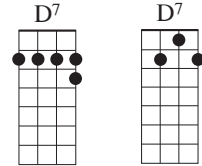

I Will

Paul McCartney, 1968

Soprano Baritone

C A^m D^m G⁷
Who knows how long I've loved you

C A^m E^m C⁷
You know I love you still

F G⁷ Am C
Will I wait a lonely lifetime

F G⁷ C Am Dm G⁷
If you want me to, I will.

C A^m D^m G⁷
For if I ever saw you

C A^m E^m C⁷
I didn't catch your name

F G⁷ Am C
But it never really mattered

F G⁷ C C⁷
I will always feel the same.

[bridge]

F E^m A^m
Love you forever and forever

D^m G⁷ C C⁷
Love you with all my heart

F E^m A^m
Love you whenever we're together

D⁷ G⁷
Love you when we're apart.

C A^m D^m G⁷
And when at last I find you

C A^m E^m C⁷
Your song will fill the air

F G⁷ Am C
Sing it loud so I can hear you

F G⁷ Am C
Make it easy to be near you