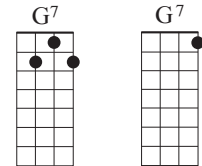

I Will

Paul McCartney, 1968

Soprano Baritone

C A^m D^m G⁷
Who knows how long I've loved you

C A^m E^m C⁷
You know I love you still

F G⁷ Am C
Will I wait a lonely lifetime

F G⁷ C Am Dm G⁷
If you want me to, I will.

C A^m D^m G⁷
For if I ever saw you

C A^m E^m C⁷
I didn't catch your name

F G⁷ Am C
But it never really mattered

F G⁷ C C⁷
I will always feel the same.

[bridge]

F E^m A^m
Love you forever and forever

D^m G⁷ C C⁷
Love you with all my heart

F E^m A^m
Love you whenever we're together

D⁷ G⁷
Love you when we're apart.

C A^m D^m G⁷
And when at last I find you

C A^m E^m C⁷
Your song will fill the air

F G⁷ Am C
Sing it loud so I can hear you

F G⁷ Am C
Make it easy to be near you