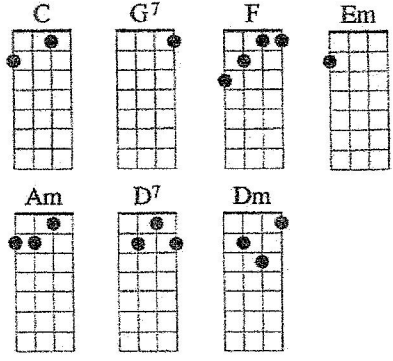

# Rockin' Around the Christmas Tree

Intro: 1, 2, 3, 4

C Am C Am

words and music by Johnny Marks

Soprano (GCEA)

Baritone (DGBE)

C Am C Am G7  
 Rockin' around the Christmas tree at the Christmas party hop.  
 Dm G7 Dm G7 C G7  
 Mistletoe hung where you can see ev'ry couple tries to stop.  
 C Am C Am G7  
 Rockin' around the Christmas tree, let the Christmas spirit ring.  
 Dm G7 Dm G7 C  
 Later we'll have some pumpkin pie and we'll do some caroling.

F Em  
 You will get a sentimental feeling when you hear..  
 Am D7/ G7  
 Voices singing, "Let's be jolly. Deck the halls with boughs of holly."

C Am C Am G7  
 Rockin' around the Christmas tree, have a happy holiday.  
 Dm G7 Dm G7 C

1. Ev'ryone dancing merrily in the new old fashioned way. [repeat] Song

[Last time:]

Dm G7 Dm G7

2. Ev'ryone dancing merrily in the  
 [ritard:] Dm G7 C (G7 C)  
 new old fash-ioned way.