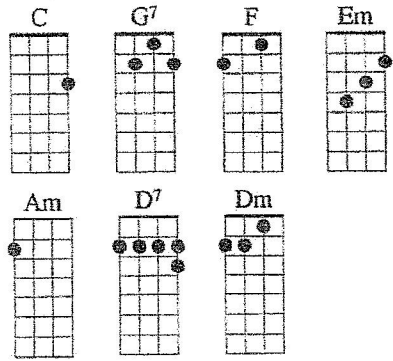

# Rockin' Around the Christmas Tree

Intro: 1, 2, 3, 4

C Am C Am

words and music by Johnny Marks

Soprano (GCEA)

Baritone (DGBE)

C Am C Am G7  
 Rockin' around the Christmas tree at the Christmas party hop.  
 Dm G7 Dm G7 C G7  
 Mistletoe hung where you can see ev'ry couple tries to stop.  
 C Am C Am G7  
 Rockin' around the Christmas tree, let the Christmas spirit ring.  
 Dm G7 Dm G7 C  
 Later we'll have some pumpkin pie and we'll do some caroling.

F Em  
 You will get a sentimental feeling when you hear..  
 Am D7/ G7  
 Voices singing, "Let's be jolly. Deck the halls with boughs of holly."

C Am C Am G7  
 Rockin' around the Christmas tree, have a happy holiday.  
 Dm G7 Dm G7 C

1. Ev'ryone dancing merrily in the new old fashioned way. [repeat] Song

[Last time:]

Dm G7 Dm G7

2. Ev'ryone dancing merrily in the  
 [ritard:] Dm G7 C (G7 C)  
 new old fash-ioned way.