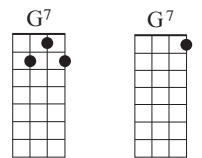

Sweet Pea

Words & Music by Amos Lee, 2006

Intro: F₄ A⁷₄ D^m₄ G⁷₄ F₂ D⁷₂ G⁷₂ C⁷₂ F₄ C⁷₄

Verse 1: F A⁷
Sweet Pea, apple of my eye
D^m G⁷
Don't know when and I don't know why,
F D⁷ G⁷ C⁷ F (D⁷ G⁷) C⁷
You're the only reason I keep on coming home.

Verse 2: F A⁷
Sweet Pea, what's all this about?
D^m G⁷
Don't get your way all you do is fuss and pout.
F D⁷ G⁷ C⁷ F F
You're the only reason I keep on coming home.

Bridge: A⁷
I'm like the Rock of Gibraltar,
I always seem to falter,
D^m
And the words just get in the way.
G⁷
Oh I know I'm gonna crumble,
I'm trying to stay humble,
C⁷
But I never think before I say...

(Instrumental verse², then bridge and last verse, below)

F A⁷
Sweet Pea, keeper of my soul,
D^m G⁷
I know sometimes I'm outa control.
F D⁷ G⁷ C⁷
You're the only reason I keep on coming...
F D⁷ G⁷ C⁷
You're the only reason I keep on coming...
F D⁷ G⁷ C⁷ F
You're the only reason I keep on coming home. D⁷ G⁷ C⁷ F/

Soprano Baritone