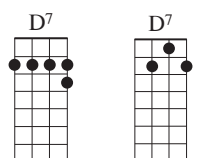

Sweet Pea

Words & Music by Amos Lee, 2006

Intro: F₄ A⁷₄ D^m₄ G⁷₄ F₂ D⁷₂ G⁷₂ C⁷₂ F₄ C⁷₄

Verse 1: F A⁷
Sweet Pea, apple of my eye
D^m G⁷
Don't know when and I don't know why,
F D⁷ G⁷ C⁷ F (D⁷ G⁷) C⁷
You're the only reason I keep on coming home.

Verse 2: F A⁷
Sweet Pea, what's all this about?
D^m G⁷
Don't get your way all you do is fuss and pout.
F D⁷ G⁷ C⁷ F F
You're the only reason I keep on coming home.

Bridge: A⁷
I'm like the Rock of Gibraltar,
I always seem to falter,
D^m
And the words just get in the way.
G⁷
Oh I know I'm gonna crumble,
I'm trying to stay humble,
C⁷
But I never think before I say...

(Instrumental verse², then bridge and last verse, below)

F A⁷
Sweet Pea, keeper of my soul,
D^m G⁷
I know sometimes I'm outa control.
F D⁷ G⁷ C⁷
You're the only reason I keep on coming...
F D⁷ G⁷ C⁷
You're the only reason I keep on coming...
F D⁷ G⁷ C⁷ F
You're the only reason I keep on coming home. D⁷ G⁷ C⁷ F/

Soprano Baritone