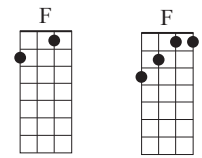

Sweet Pea

Words & Music by Amos Lee, 2006

Intro: F₄ A⁷₄ D^m₄ G⁷₄ F₂ D⁷₂ G⁷₂ C⁷₂ F₄ C⁷₄

Verse 1: F A⁷
Sweet Pea, apple of my eye
D^m G⁷
Don't know when and I don't know why,
F D⁷ G⁷ C⁷ F (D⁷ G⁷) C⁷
You're the only reason I keep on coming home.

Verse 2: F A⁷
Sweet Pea, what's all this about?
D^m G⁷
Don't get your way all you do is fuss and pout.
F D⁷ G⁷ C⁷ F F
You're the only reason I keep on coming home.

Bridge: A⁷
I'm like the Rock of Gibraltar,
I always seem to falter,
D^m
And the words just get in the way.
G⁷
Oh I know I'm gonna crumble,
I'm trying to stay humble,
C⁷
But I never think before I say...

(Instrumental verse², then bridge and last verse, below)

F A⁷
Sweet Pea, keeper of my soul,
D^m G⁷
I know sometimes I'm outa control.
F D⁷ G⁷ C⁷
You're the only reason I keep on coming...
F D⁷ G⁷ C⁷
You're the only reason I keep on coming...
F D⁷ G⁷ C⁷ F
You're the only reason I keep on coming home. D⁷ G⁷ C⁷ F/

Soprano Baritone