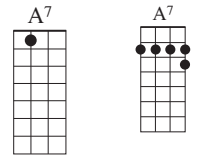

Sweet Pea

Words & Music by Amos Lee, 2006

Intro: F₄ A⁷₄ D^m₄ G⁷₄ F₂ D⁷₂ G⁷₂ C⁷₂ F₄ C⁷₄

Verse 1: F A⁷
Sweet Pea, apple of my eye
D^m G⁷
Don't know when and I don't know why,
F D⁷ G⁷ C⁷ F (D⁷ G⁷) C⁷
You're the only reason I keep on coming home.

Verse 2: F A⁷
Sweet Pea, what's all this about?
D^m G⁷
Don't get your way all you do is fuss and pout.
F D⁷ G⁷ C⁷ F F
You're the only reason I keep on coming home.

Bridge: A⁷
I'm like the Rock of Gibraltar,
I always seem to falter,
D^m
And the words just get in the way.
G⁷
Oh I know I'm gonna crumble,
I'm trying to stay humble,
C⁷
But I never think before I say...

(Instrumental verse², then bridge and last verse, below)

F A⁷
Sweet Pea, keeper of my soul,
D^m G⁷
I know sometimes I'm outa control.
F D⁷ G⁷ C⁷
You're the only reason I keep on coming...
F D⁷ G⁷ C⁷
You're the only reason I keep on coming...
F D⁷ G⁷ C⁷ F
You're the only reason I keep on coming home. D⁷ G⁷ C⁷ F/

Soprano Baritone