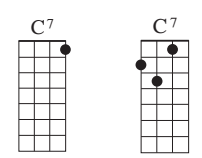

Sweet Pea

Words & Music by Amos Lee, 2006

Intro: F₄ A⁷₄ D^m₄ G⁷₄ F₂ D⁷₂ G⁷₂ C⁷₂ F₄ C⁷₄

Verse 1: F A⁷
Sweet Pea, apple of my eye
D^m G⁷
Don't know when and I don't know why,
F D⁷ G⁷ C⁷ F (D⁷ G⁷) C⁷
You're the only reason I keep on coming home.

Verse 2: F A⁷
Sweet Pea, what's all this about?
D^m G⁷
Don't get your way all you do is fuss and pout.
F D⁷ G⁷ C⁷ F F
You're the only reason I keep on coming home.

Bridge: A⁷
I'm like the Rock of Gibraltar,
I always seem to falter,
D^m
And the words just get in the way.
G⁷
Oh I know I'm gonna crumble,
I'm trying to stay humble,
C⁷
But I never think before I say...

(Instrumental verse², then bridge and last verse, below)

F A⁷
Sweet Pea, keeper of my soul,
D^m G⁷
I know sometimes I'm outa control.
F D⁷ G⁷ C⁷
You're the only reason I keep on coming...
F D⁷ G⁷ C⁷
You're the only reason I keep on coming...
F D⁷ G⁷ C⁷ F
You're the only reason I keep on coming home. D⁷ G⁷ C⁷ F/

Soprano Baritone