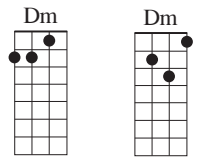

Sweet Pea

Words & Music by Amos Lee, 2006

Intro: F₄ A⁷₄ D^m₄ G⁷₄ F₂ D⁷₂ G⁷₂ C⁷₂ F₄ C⁷₄

Verse 1: F A⁷
Sweet Pea, apple of my eye
D^m G⁷
Don't know when and I don't know why,
F D⁷ G⁷ C⁷ F (D⁷ G⁷) C⁷
You're the only reason I keep on coming home.

Verse 2: F A⁷
Sweet Pea, what's all this about?
D^m G⁷
Don't get your way all you do is fuss and pout.
F D⁷ G⁷ C⁷ F F
You're the only reason I keep on coming home.

Bridge: A⁷
I'm like the Rock of Gibraltar,
I always seem to falter,
D^m
And the words just get in the way.
G⁷
Oh I know I'm gonna crumble,
I'm trying to stay humble,
C⁷
But I never think before I say...

(Instrumental verse², then bridge and last verse, below)

F A⁷
Sweet Pea, keeper of my soul,
D^m G⁷
I know sometimes I'm outa control.
F D⁷ G⁷ C⁷
You're the only reason I keep on coming...
F D⁷ G⁷ C⁷
You're the only reason I keep on coming...
F D⁷ G⁷ C⁷ F
You're the only reason I keep on coming home. D⁷ G⁷ C⁷ F/

Soprano Baritone