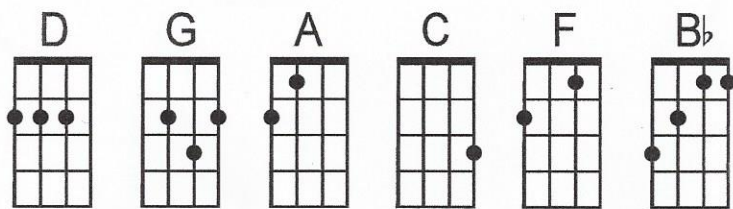

Everyday (Key of D)

by Buddy Holly and Norman Petty (1957)

Capo on 1st fret for original key (Eb)

Intro: D . . . | |

(sing a)

D . . . | G . . . | D . . . | G . . . |
 Ev'—ry day it's a gettin' clo-ser, go-in' fas-ter than a roller coas-ter

D . . . | G . . . | D . . . | D . . . |
 Love like yours will surely come my way— (a-hey, a-hey, hey)

Bridge: G . . . | . . . | C . . . | . . . |
 Ev'—ry day— seems a little long-er, Ev'—ry way— love's a little strong-er

D . . . | G . . . | D . . . | D . . . |
 Love like yours will surely come my way— (a-hey, a-hey, hey)

Instrumental: D . . . | G . . . | D . . . | G . . . |

D . . . | G . . . | D . . . | D . . . |

Bridge: G . . . | . . . | C . . . | . . . |
 Ev'—ry day— seems a little long-er, Ev'—ry way— love's a little strong-er