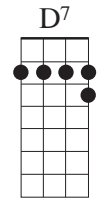

Ain't She Sweet

Music by Milton Ager, lyrics by Jack Yellin, 1927

Intro: C E7 A7 D7 G7 C (chords of lines 3,4)*

Soprano Baritone

C G° G7

Ain't she sweet?

C G° G7

See her walking down the street.

in her direction.

Dm7

Oh me! Oh my!

C G7

Ain't that perfection?

C G° G7

I re-peat.

C G° G7

Don't you think she's kinda neat?

C E7 A7

Now, I ask you very confidentially,

D7 G7 C To Bridge (2nd time to End)

Ain't she sweet?

End: C E7 A7 D7(4) G7(4) C(5) G7/ C/
Ritard Now I ask you very confidentially Ain't she sweet?