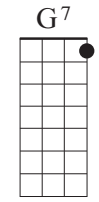

Ain't She Sweet

Music by Milton Ager, lyrics by Jack Yellin, 1927

Intro: C E7 A7 D7 G7 C (chords of lines 3,4)*

Soprano Baritone

C G° G7

Ain't she sweet?

C G° G7

See her walking down the street.

in her direction.

Dm7

Oh me! Oh my!

C G7

Ain't that perfection?

C G° G7

I re-peat.

C G° G7

Don't you think she's kinda neat?

C E7 A7

Now, I ask you very confidentially,

D7 G7 C To Bridge (2nd time to End)

Ain't she sweet?

End: C E7 A7 D7(4) G7(4) C(5) G7/ C/
Ritard Now I ask you very confidentially Ain't she sweet?