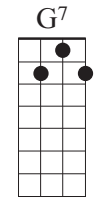

Ain't She Sweet

Music by Milton Ager, lyrics by Jack Yellin, 1927

Intro: C E7 A7 D7 G7 C (chords of lines 3,4)*

Soprano Baritone

C G° G7

Ain't she sweet?

C G° G7

See her walking down the street.

in her direction.

Dm7

Oh me! Oh my!

C G7

Ain't that perfection?

C G° G7

I re-peat.

C G° G7

Don't you think she's kinda neat?

C E7 A7

Now, I ask you very confidentially,

D7 G7 C To Bridge (2nd time to End)

Ain't she sweet?

End: C E7 A7 D7(4) G7(4) C(5) G7/ C/
Ritard Now I ask you very confidentially Ain't she sweet?