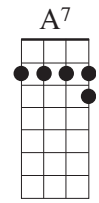

Ain't She Sweet

Music by Milton Ager, lyrics by Jack Yellin, 1927

Intro: C E7 A7 D7 G7 C (chords of lines 3,4)*

Soprano Baritone

C G° G7

Ain't she sweet?

C G° G7

See her walking down the street.

in her direction.

Dm7

Oh me! Oh my!

C G7

Ain't that perfection?

C G° G7

I re-peat.

C G° G7

Don't you think she's kinda neat?

C E7 A7

Now, I ask you very confidentially,

D7 G7 C To Bridge (2nd time to End)

Ain't she sweet?

End: C E7 A7 D7(4) G7(4) C(5) G7/ C/
Ritard Now I ask you very confidentially Ain't she sweet?