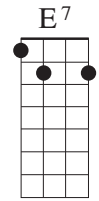

Ain't She Sweet

Music by Milton Ager, lyrics by Jack Yellin, 1927

Intro: C E7 A7 D7 G7 C (chords of lines 3,4)*

Soprano Baritone

C G° G7

Ain't she sweet?

C G° G7

See her walking down the street.

in her direction.

Dm7

Oh me! Oh my!

C G7

Ain't that perfection?

C G° G7

I re-peat.

C G° G7

Don't you think she's kinda neat?

C E7 A7

Now, I ask you very confidentially,

D7 G7 C To Bridge (2nd time to End)

Ain't she sweet?

End: C E7 A7 D7(4) G7(4) C(5) G7/ C/
Ritard Now I ask you very confidentially Ain't she sweet?