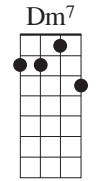

Ain't She Sweet

Music by Milton Ager, lyrics by Jack Yellin, 1927

Intro: C E7 A7 D7 G7 C (chords of lines 3,4)*

Soprano Baritone

C G° G7

Ain't she sweet?

C G° G7

See her walking down the street.

C E7 A7

Now, I ask you very confidentially,

D7 G7 C

Ain't she nice?

Bridge:

Dm7

Just cast an eye

C C7

in her direction.

Dm7

Oh me! Oh my!

C G7

Ain't that perfection?

C G° G7

I re-peat.

C G° G7

Don't you think she's kinda neat?

C E7 A7

Now, I ask you very confidentially,

D7 G7 C To Bridge (2nd time to End)

Ain't she sweet?

End: C E7 A7 D7(4) G7(4) C(5) G7/ C/
Ritard Now I ask you very confidentially Ain't she sweet?