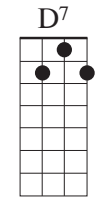

Ain't She Sweet

Music by Milton Ager, lyrics by Jack Yellin, 1927

Intro: C E7 A7 D7 G7 C (chords of lines 3,4)*

Soprano Baritone

C G° G7

Ain't she sweet?

C G° G7

See her walking down the street.

in her direction.

Dm7

Oh me! Oh my!

C G7

Ain't that perfection?

C G° G7

I re-peat.

C G° G7

Don't you think she's kinda neat?

C E7 A7

Now, I ask you very confidentially,

D7 G7 C To Bridge (2nd time to End)

Ain't she sweet?

End: C E7 A7 D7(4) G7(4) C(5) G7/ C/
Ritard Now I ask you very confidentially Ain't she sweet?