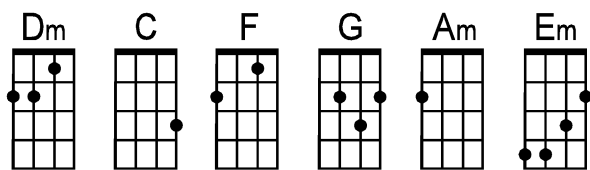

Sweet Caroline (Key of C)

by Neil Diamond (1969)

Intro: A -----0-----0-----0-----0-2-3-----0-2-3-----2-----7-----5-----
 E -----0-1-----0-1-0-----1-0-----1-3-----1-3-3-1-----3-1-----
 C --2-----2-----2-----2-----
 G -----

C | | F | | C | | G |
 Where it be-gan, I can't be-gin to know-in', but then I know it's grow-in' strong.
 C | | F | | C | | G |
 Was in the spring, then spring be-came the sum-mer, who'd have be-lieved you'd come a-long?
 C | | Am | | G | | F | | F \ G \
 Hands ----- touch-ing hands ----- rea-ching out ----- touch-ing me -- touch-ing youuuuu -----

(start soft and build)

Chorus: C | F | | | G | | F \ G \
 Swe-et Car-o-line, good times ne-ver seemed so good
 C | F | | | G \ . F \ | Em \ . Dm \ . |
 I've been in-clined to be-lieve they ne-ver would, but now I

(start soft and build)

Chorus: C | F | | | G | | F \ G \
 Swe-et Car-o-line, good times ne-ver seemed so good
 C | F | | | G \ . F \ | Em \ . Dm \ . |
 I've been in-clined to be-lieve they ne-ver would, oh no no