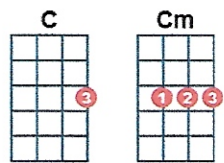

NC
~~[D7]~~ Why do you [G] build me up [B7] Buttercup baby
Just to [C] let me down and [D7] mess me around
And then [G] worst of all you [B7] never call baby
When you [C] say you will but [D7] I love you still
echo I need [G] you more than [G7] anyone darling
You [C] know that I have from the [Cm] start
So [G] build me up (build me up) [D7] Buttercup
Don't break my [C] heart [G] [D7]

[D7] I'll be [G] over at [D7] ten
You told me [F] time, and a [C] gain
But you're [G] late, I wait a [C] round and then
I [G] run to the [D7] door, I can't [F] take any [C] more
It's not [G] you, you let me [C] down again

(Hey hey [Am] hey) baby baby [D7] try to find
(Hey hey [Bm] hey) a little time and [E7] I'll make you mine
[C] I'll be home, I'll be be [A7] side the phone waiting for [D7]
you *D7 You-oo-oooh... ooh-oo-oooh*

NC
~~[D7]~~ Why do you [G] build me up [B7] Buttercup baby
Just to [C] let me down and [D7] mess me around
And then [G] worst of all you [B7] never call baby
When you [C] say you will but [D7] I love you still
echo I need [G] you more than [G7] anyone darling
You [C] know that I have from the [Cm] start
So [G] build me up (build me up) [D7] Buttercup
Don't break my [C] heart [G] [D7]

[D7] To [G] you I'm a [D7] toy but I [F] could be the [C] boy
You a [G] dore, if you just [C] let me know
Al [G] though you're un [D7] true I'm a [F] ttracted to [C] you
All the [G] more, why do I [C] need you so

(Hey hey [Am] hey) baby baby [D7] try to find
(Hey hey [Bm] hey) a little time and [E7] I'll make you mine