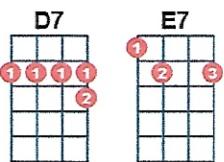

NC
~~[D7]~~ Why do you [G] build me up [B7] Buttercup baby
Just to [C] let me down and [D7] mess me around
And then [G] worst of all you [B7] never call baby
When you [C] say you will but [D7] I love you still
echo I need [G] you more than [G7] anyone darling
You [C] know that I have from the [Cm] start
So [G] build me up (build me up) [D7] Buttercup
Don't break my [C] heart [G] [D7]

[D7] I'll be [G] over at [D7] ten
You told me [F] time, and a [C] gain
But you're [G] late, I wait a [C] round and then
I [G] run to the [D7] door, I can't [F] take any [C] more
It's not [G] you, you let me [C] down again

(Hey hey [Am] hey) baby baby [D7] try to find
(Hey hey [Bm] hey) a little time and [E7] I'll make you mine
[C] I'll be home, I'll be be [A7] side the phone waiting for [D7]
you *D7 You-oo-oooh... ooh-oo-oooh*

NC
~~[D7]~~ Why do you [G] build me up [B7] Buttercup baby
Just to [C] let me down and [D7] mess me around
And then [G] worst of all you [B7] never call baby
When you [C] say you will but [D7] I love you still
echo I need [G] you more than [G7] anyone darling
You [C] know that I have from the [Cm] start
So [G] build me up (build me up) [D7] Buttercup
Don't break my [C] heart [G] [D7]

[D7] To [G] you I'm a [D7] toy but I [F] could be the [C] boy
You a [G] dore, if you just [C] let me know
Al [G] though you're un [D7] true I'm a [F] ttracted to [C] you
All the [G] more, why do I [C] need you so

(Hey hey [Am] hey) baby baby [D7] try to find
(Hey hey [Bm] hey) a little time and [E7] I'll make you mine