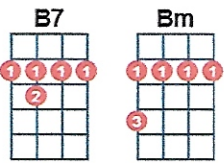

NC
~~[D7]~~ Why do you [G] build me up [B7] Buttercup baby
Just to [C] let me down and [D7] mess me around
And then [G] worst of all you [B7] never call baby
When you [C] say you will but [D7] I love you still
echo I need [G] you more than [G7] anyone darling
You [C] know that I have from the [Cm] start
So [G] build me up (build me up) [D7] Buttercup
Don't break my [C] heart [G] [D7]

[D7] I'll be [G] over at [D7] ten
You told me [F] time, and a [C] gain
But you're [G] late, I wait a [C] round and then
I [G] run to the [D7] door, I can't [F] take any [C] more
It's not [G] you, you let me [C] down again

(Hey hey [Am] hey) baby baby [D7] try to find
(Hey hey [Bm] hey) a little time and [E7] I'll make you mine
[C] I'll be home, I'll be be [A7] side the phone waiting for [D7]
you *D7 You-oo-oooh... ooh-oo-oooh*

NC
~~[D7]~~ Why do you [G] build me up [B7] Buttercup baby
Just to [C] let me down and [D7] mess me around
And then [G] worst of all you [B7] never call baby
When you [C] say you will but [D7] I love you still
echo I need [G] you more than [G7] anyone darling
You [C] know that I have from the [Cm] start
So [G] build me up (build me up) [D7] Buttercup
Don't break my [C] heart [G] [D7]

[D7] To [G] you I'm a [D7] toy but I [F] could be the [C] boy
You a [G] dore, if you just [C] let me know
Al [G] though you're un [D7] true I'm a [F] ttracted to [C] you
All the [G] more, why do I [C] need you so

(Hey hey [Am] hey) baby baby [D7] try to find
(Hey hey [Bm] hey) a little time and [E7] I'll make you mine