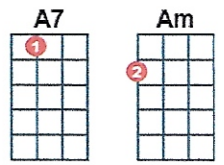

NC
~~[D7]~~ Why do you [G] build me up [B7] Buttercup baby
Just to [C] let me down and [D7] mess me around
And then [G] worst of all you [B7] never call baby
When you [C] say you will but [D7] I love you still
echo I need [G] you more than [G7] anyone darling
You [C] know that I have from the [Cm] start
So [G] build me up (build me up) [D7] Buttercup
Don't break my [C] heart [G] [D7]

[D7] I'll be [G] over at [D7] ten
You told me [F] time, and a [C] gain
But you're [G] late, I wait a [C] round and then
I [G] run to the [D7] door, I can't [F] take any [C] more
It's not [G] you, you let me [C] down again

(Hey hey [Am] hey) baby baby [D7] try to find
(Hey hey [Bm] hey) a little time and [E7] I'll make you mine
[C] I'll be home, I'll be be [A7] side the phone waiting for [D7]
you *D7 You-oo-oooh... ooh-oo-oooh*

NC
~~[D7]~~ Why do you [G] build me up [B7] Buttercup baby
Just to [C] let me down and [D7] mess me around
And then [G] worst of all you [B7] never call baby
When you [C] say you will but [D7] I love you still
echo I need [G] you more than [G7] anyone darling
You [C] know that I have from the [Cm] start
So [G] build me up (build me up) [D7] Buttercup
Don't break my [C] heart [G] [D7]

[D7] To [G] you I'm a [D7] toy but I [F] could be the [C] boy
You a [G] dore, if you just [C] let me know
Al [G] though you're un [D7] true I'm a [F] ttracted to [C] you
All the [G] more, why do I [C] need you so

(Hey hey [Am] hey) baby baby [D7] try to find
(Hey hey [Bm] hey) a little time and [E7] I'll make you mine