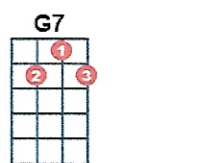

NC
~~[D7]~~ Why do you [G] build me up [B7] Buttercup baby
Just to [C] let me down and [D7] mess me around
And then [G] worst of all you [B7] never call baby
When you [C] say you will but [D7] I love you still
echo I need [G] you more than [G7] anyone darling
You [C] know that I have from the [Cm] start
So [G] build me up (build me up) [D7] Buttercup
Don't break my [C] heart [G] [D7]

[D7] I'll be [G] over at [D7] ten
You told me [F] time, and a [C] gain
But you're [G] late, I wait a [C] round and then
I [G] run to the [D7] door, I can't [F] take any [C] more
It's not [G] you, you let me [C] down again

(Hey hey [Am] hey) baby baby [D7] try to find
(Hey hey [Bm] hey) a little time and [E7] I'll make you mine
[C] I'll be home, I'll be be [A7] side the phone waiting for [D7]
you *D7 You-oo-oooh... ooh-oo-oooh*

NC
~~[D7]~~ Why do you [G] build me up [B7] Buttercup baby
Just to [C] let me down and [D7] mess me around
And then [G] worst of all you [B7] never call baby
When you [C] say you will but [D7] I love you still
echo I need [G] you more than [G7] anyone darling
You [C] know that I have from the [Cm] start
So [G] build me up (build me up) [D7] Buttercup
Don't break my [C] heart [G] [D7]

[D7] To [G] you I'm a [D7] toy but I [F] could be the [C] boy
You a [G] dore, if you just [C] let me know
Al [G] though you're un [D7] true I'm a [F] ttracted to [C] you
All the [G] more, why do I [C] need you so

(Hey hey [Am] hey) baby baby [D7] try to find
(Hey hey [Bm] hey) a little time and [E7] I'll make you mine