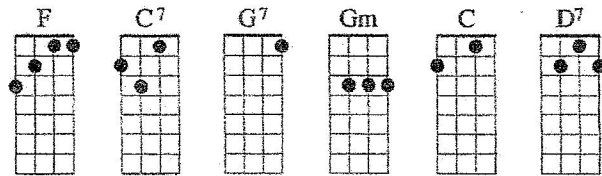

Let it Snow! Let it Snow! Let it Snow!

Words by Sammy Cahn, Music by Jule Styne © 1945

Soprano (GCEA)

Baritone (DGBE)

Kathy strums C7 and starts; we come in on "weather"

F C7 F
Oh the weather outside is frightful
G7 C7

But the fire is so delightful,
Gm

And since we've no place to go,
C7 F

Let it snow! Let it snow! Let it snow!
C7 F

It doesn't show signs of stopping
G7 C7

And I brought some corn for popping.
Gm

The lights are turned way down low,
C7 F

Let it snow! Let it snow! Let it snow!

Bridge:

C G7 C

When we finally kiss goodnight, how I'll hate going out in the storm!

D7 G7 C7

But if you'll really hold me tight, all the way home I'll be warm.

F C7 F