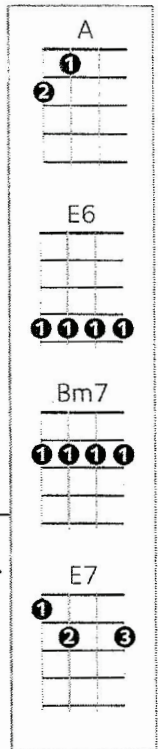

Drop, Baby Drop

Mana'o Company (2011)

4/20/2015
(thanks Wende!)

MANGO SPEED FIRST NOTE = [C#] COUNT OFF: (2, 3, 4-)

Intro (x2): A E6 Bm7 E7

A E6 Bm7 E7
My heart does the tango -- with every little move you make

A E6 Bm7 E7
I love you like a mango, -- cause we can make it every-day

A E6 Bm7 E7
I want you to drop baby, drop baby, drop. Drop all your love on me

A E6 Bm7 E7
Drop baby, drop ba - by, drop. Drop 'cause I'm hungry!

A E6 Bm7 E7
My nights would be so lonely, (*lonely*) if ever you should choose to go

A E6 Bm7 E7
I'd live just like a zombie, (*zombie*) with very little love to show

A E6 Bm7 E7
I want you to drop baby, drop ba - by, drop. Drop all your love on me

A E6 Bm7 E7
Drop baby, drop ba - by, drop. Drop 'cause I'm hungry!

A E6 Bm7 E7 A
Who loves you pretty baby -- who's gonna help you through the night

A E6 Bm7 E7 A
Who loves you pretty mama -- who's always there to make it right